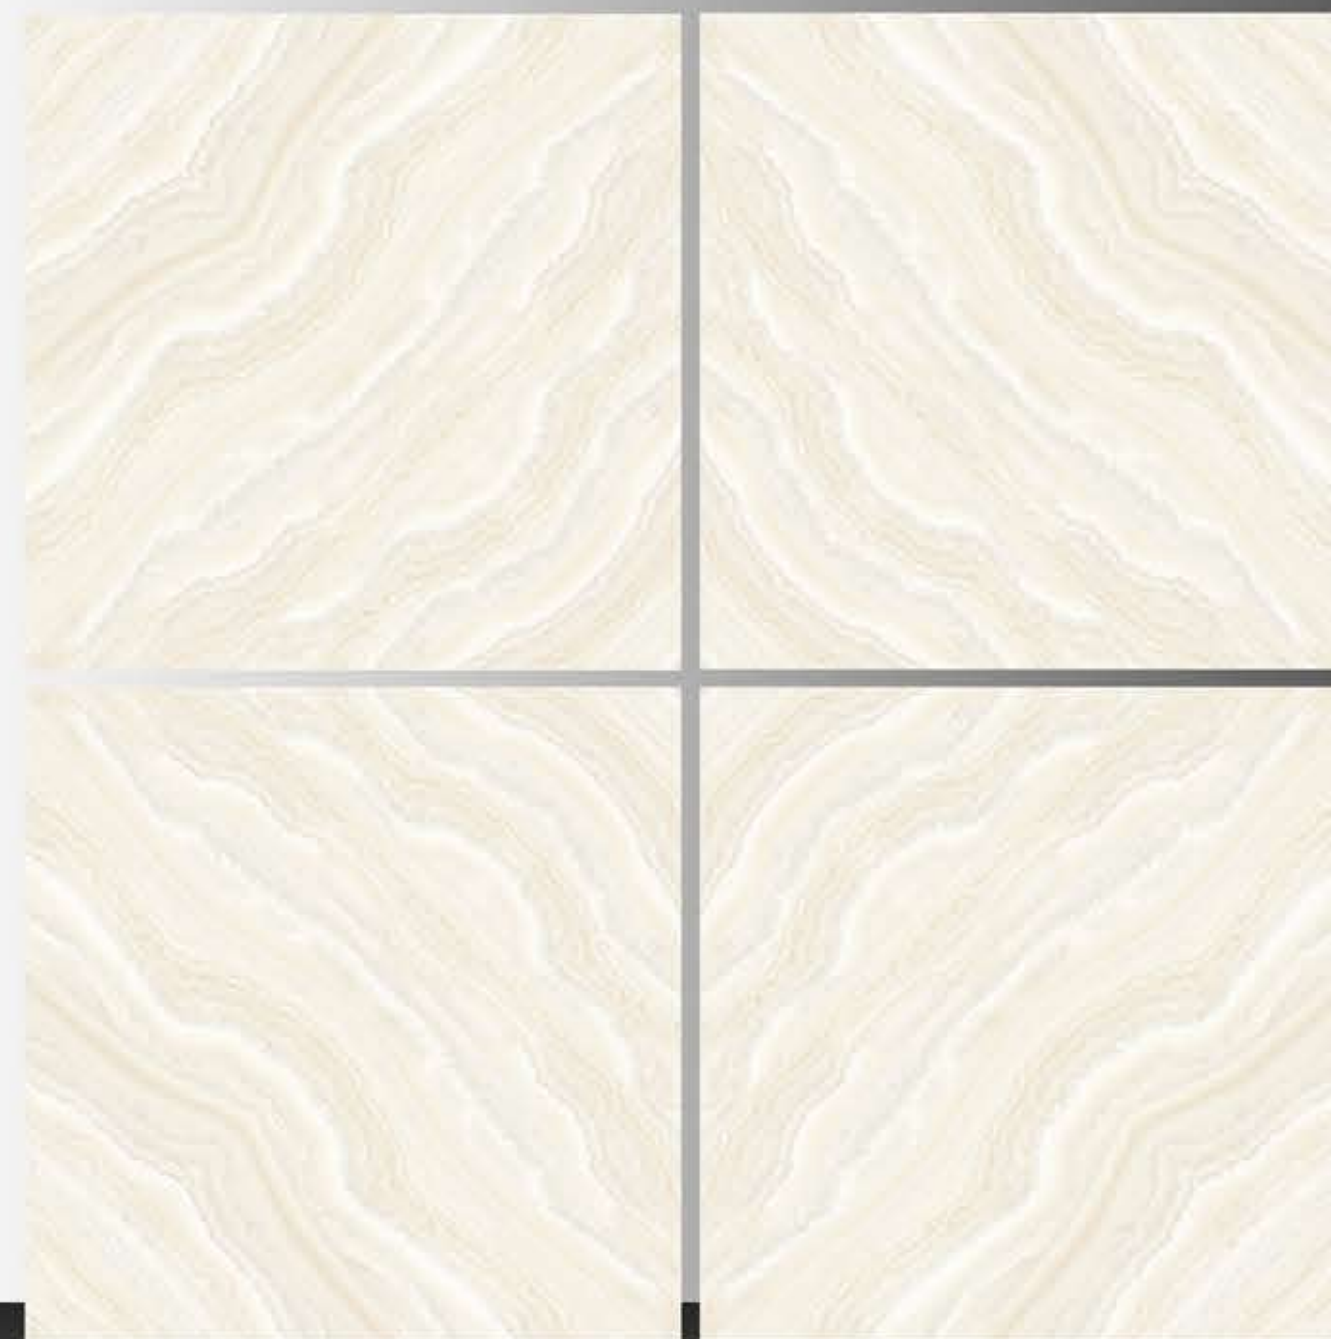

POLISH TILES
600 x 600 mm

GRAND MARBLE

POLISH TILES
600 x 600 mm

IMPERIAL BLACK

POLISH TILES
600 x 600 mm

Lucas Beige

POLISH TILES
600 x 600 mm

MAKARANA FLOWER