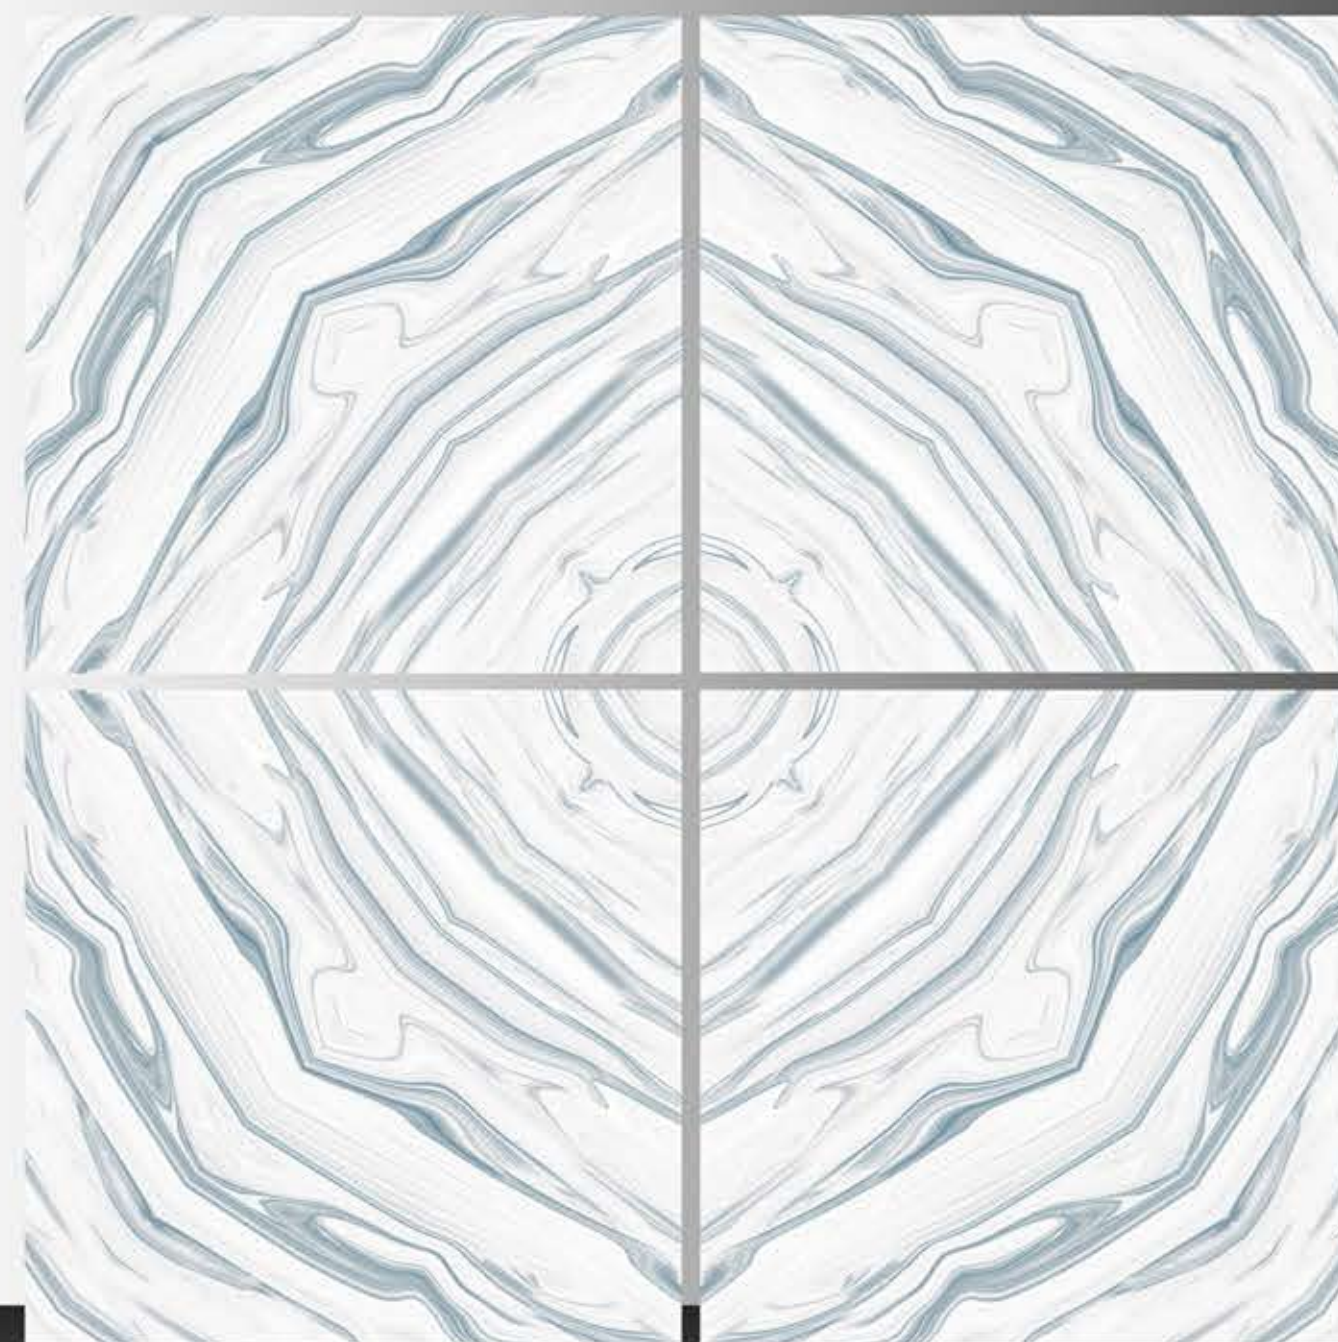

POLISH TILES
600 x 600 mm

ELEGANCE DYNA

POLISH TILES
600 x 600 mm

Evalia Green

POLISH TILES
600 x 600 mm

Evalia Teal

POLISH TILES
600 x 600 mm

FORESTA WHITE