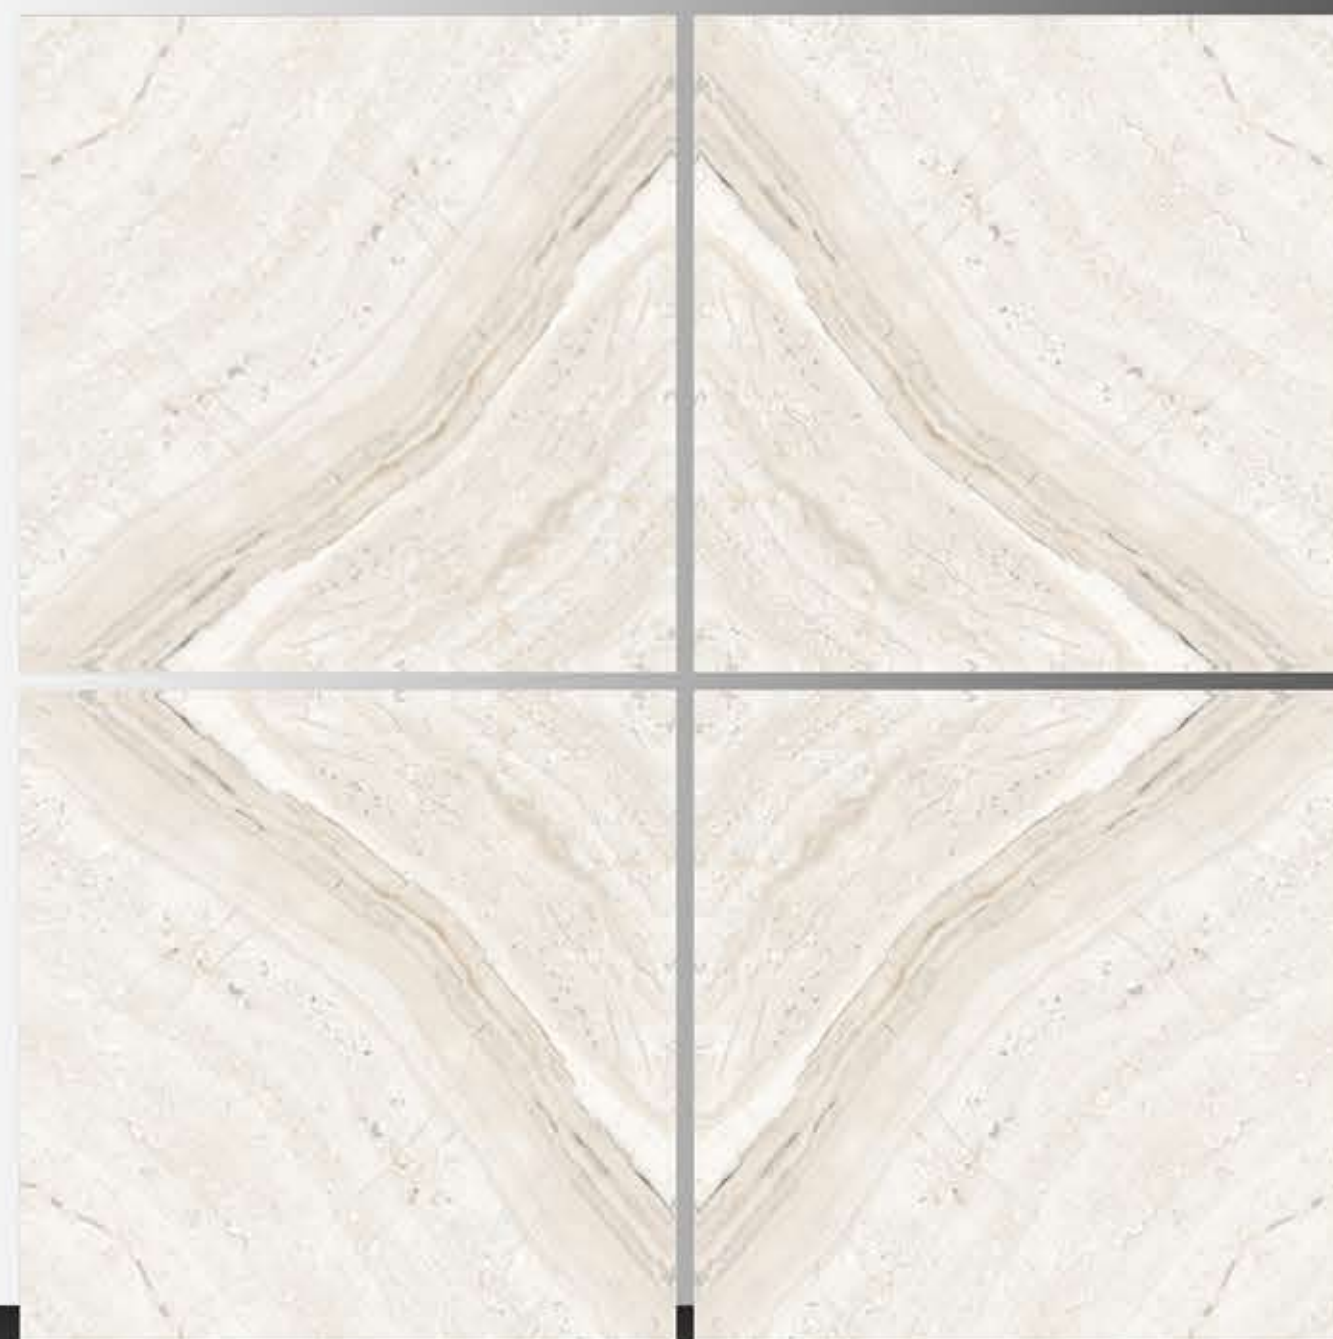

POLISH TILES
600 x 600 mm

MARMOR WHITE

POLISH TILES
600 x 600 mm

MILANO VERDE

POLISH TILES
600 x 600 mm

NATURAL ONYX

POLISH TILES
600 x 600 mm

NIMOX WHITE