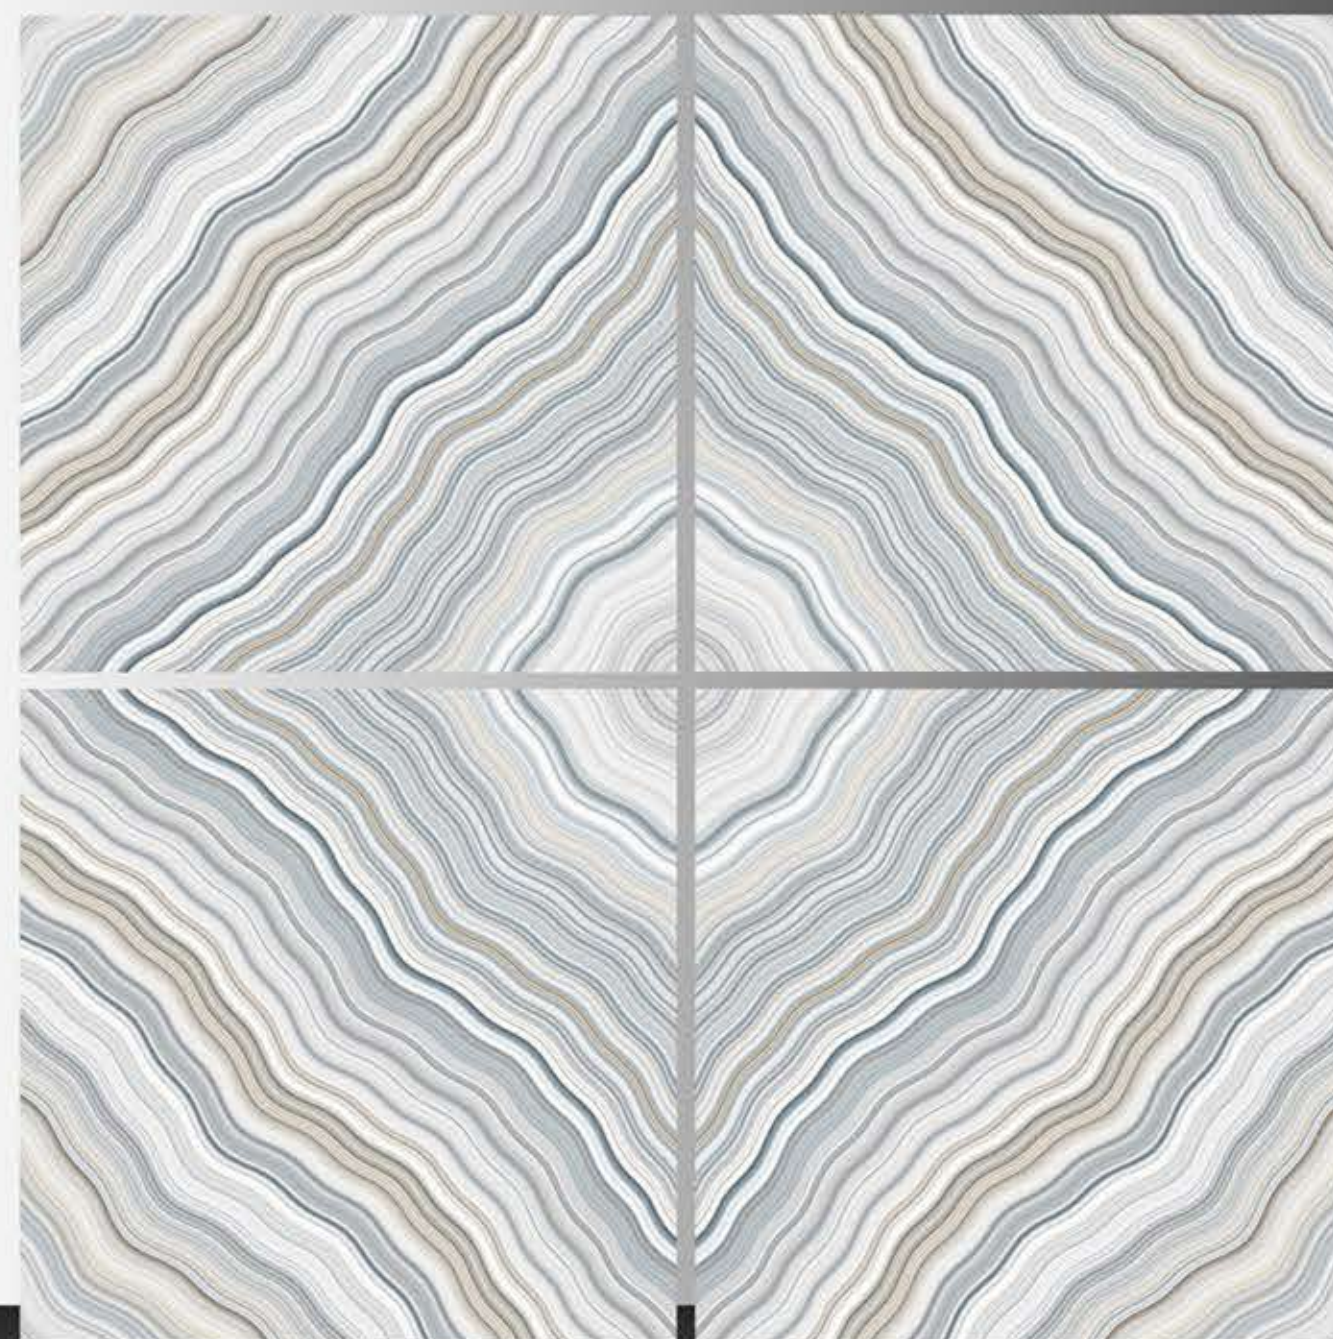

POLISH TILES
600 x 600 mm

Real Wave