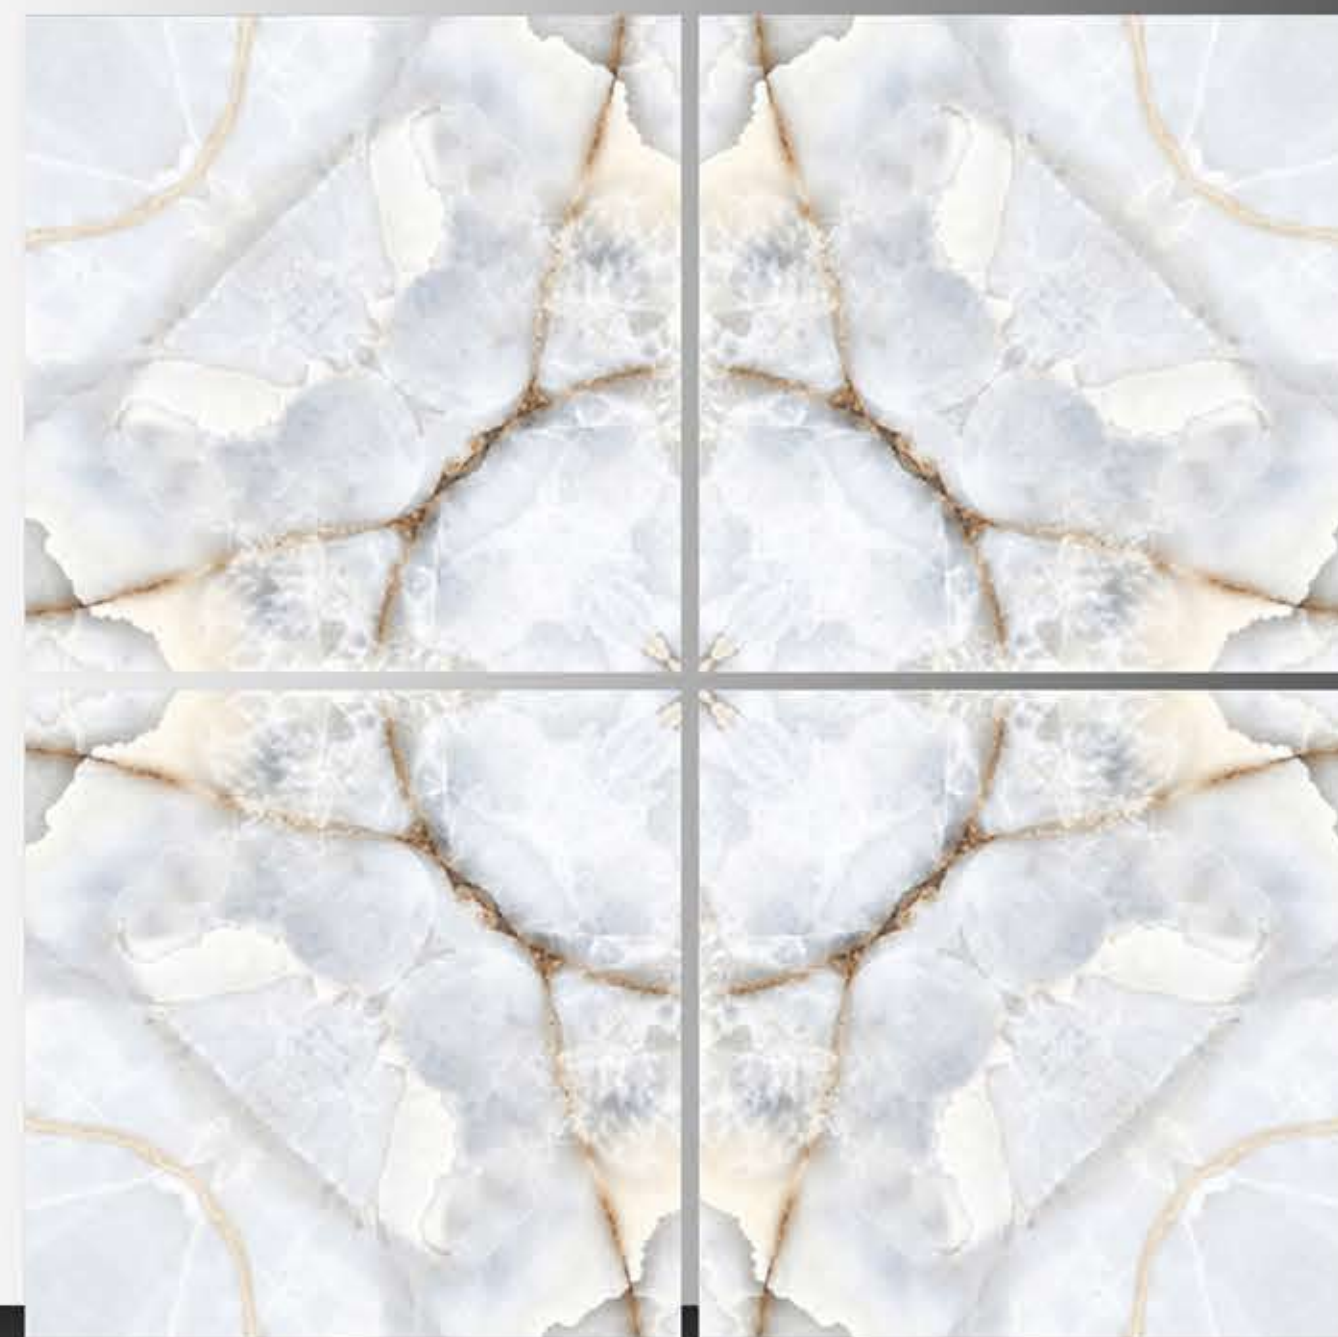

POLISH TILES
600 x 600 mm

GALAXY BLUE

POLISH TILES
600 x 600 mm

GALAXY BROWN

POLISH TILES
600 x 600 mm

GANIX STATUARIO

POLISH TILES
600 x 600 mm

GOLDEN ONYX