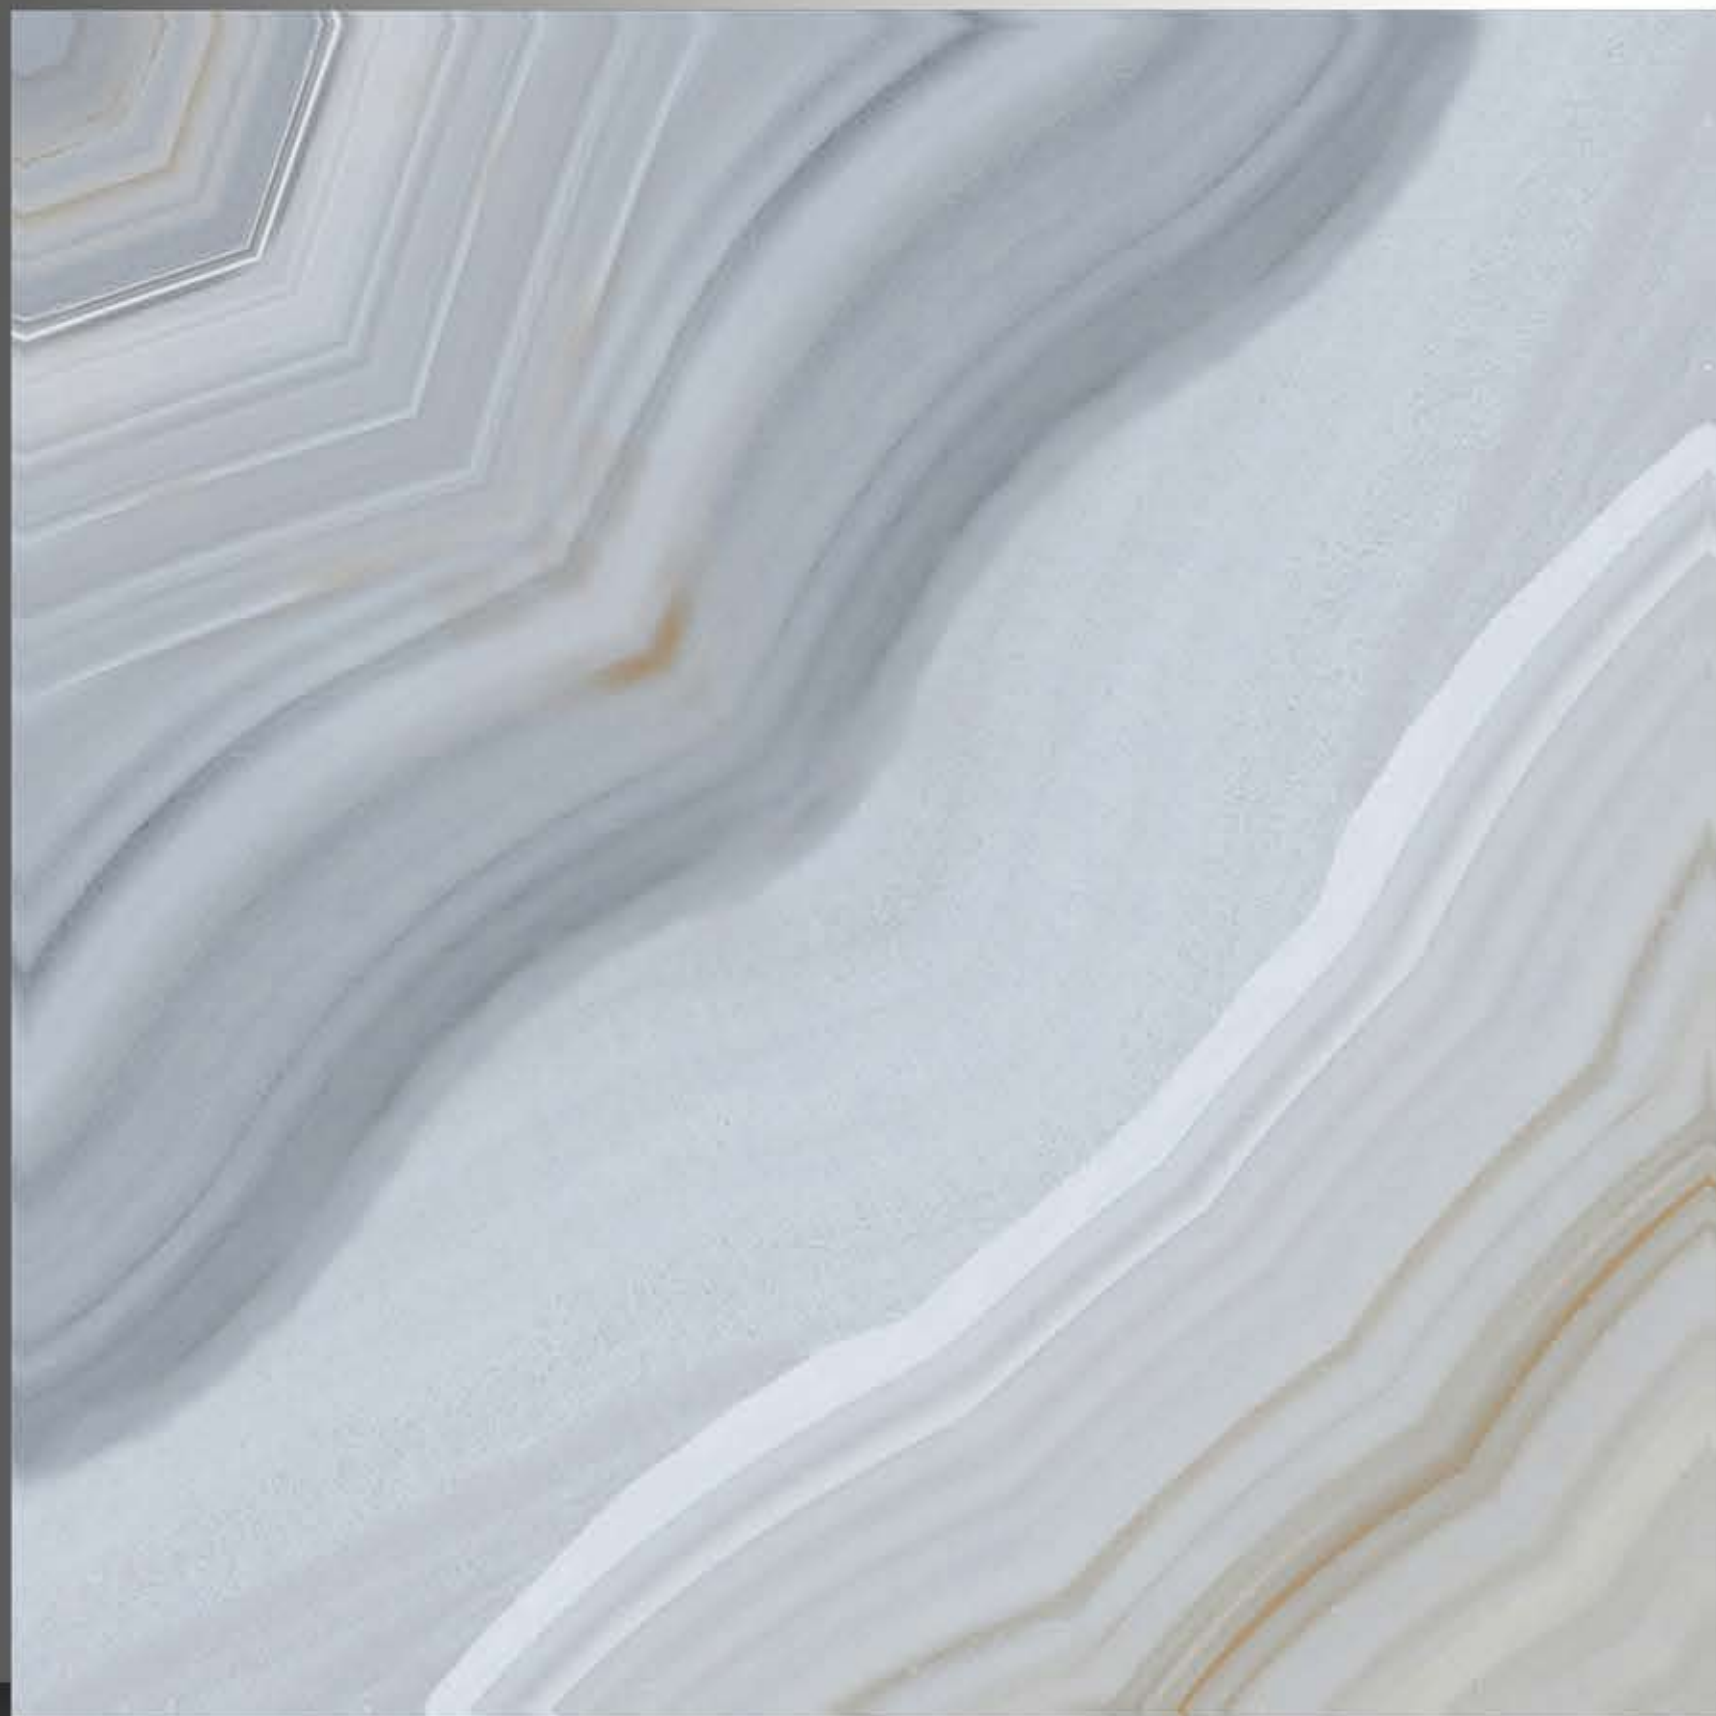

POLISH TILES
600 x 600 mm