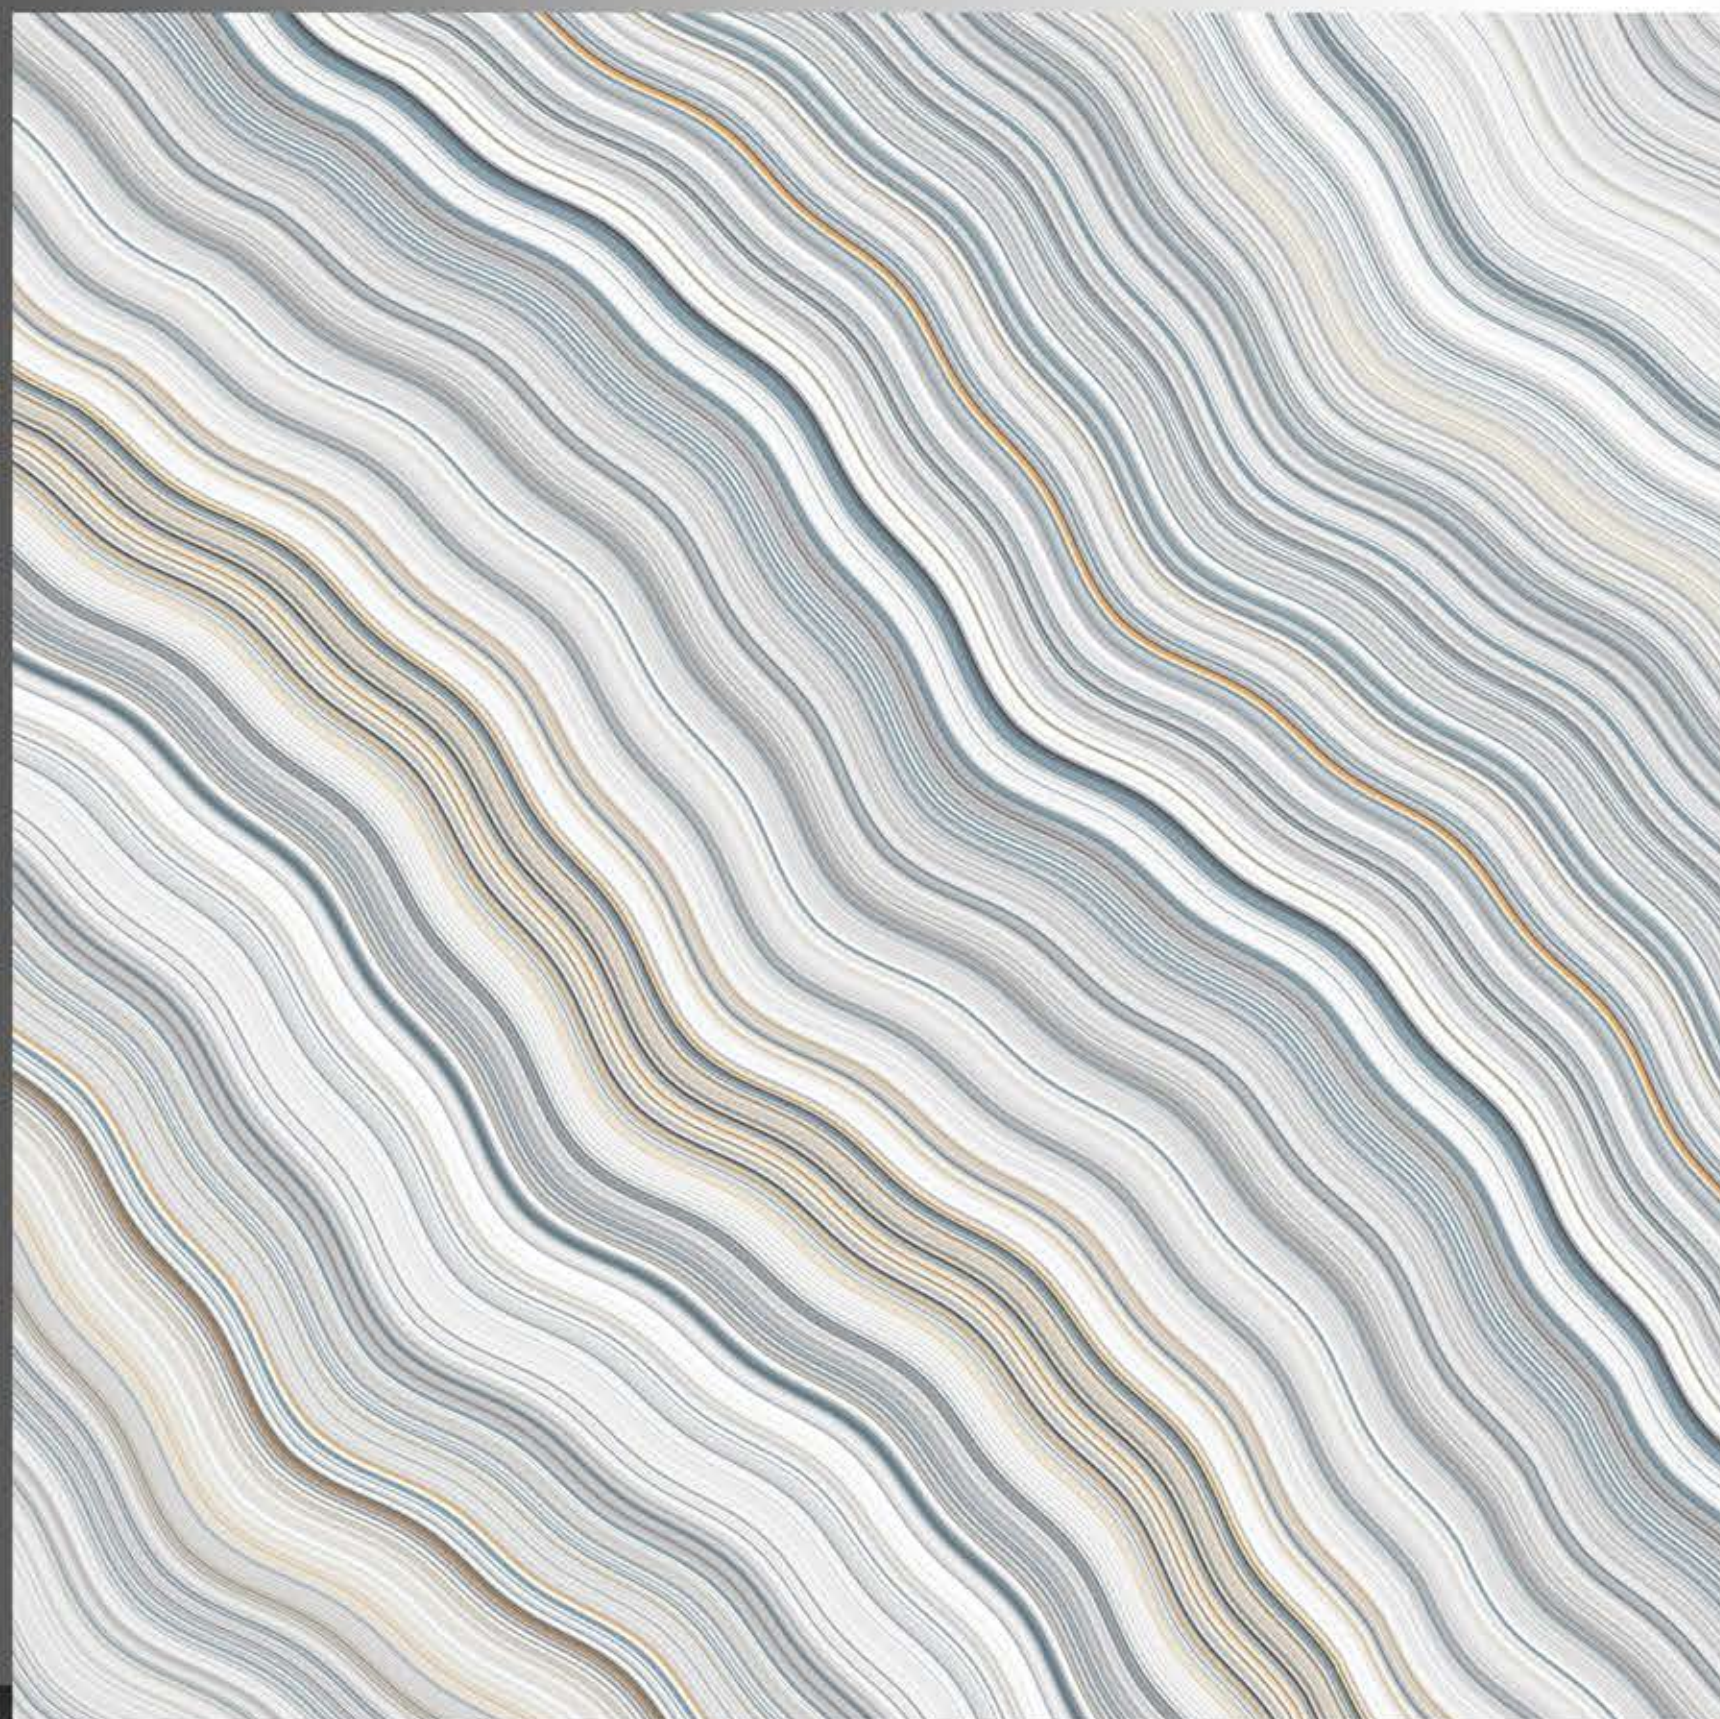

POLISH TILES
600 x 600 mm

Real Wave