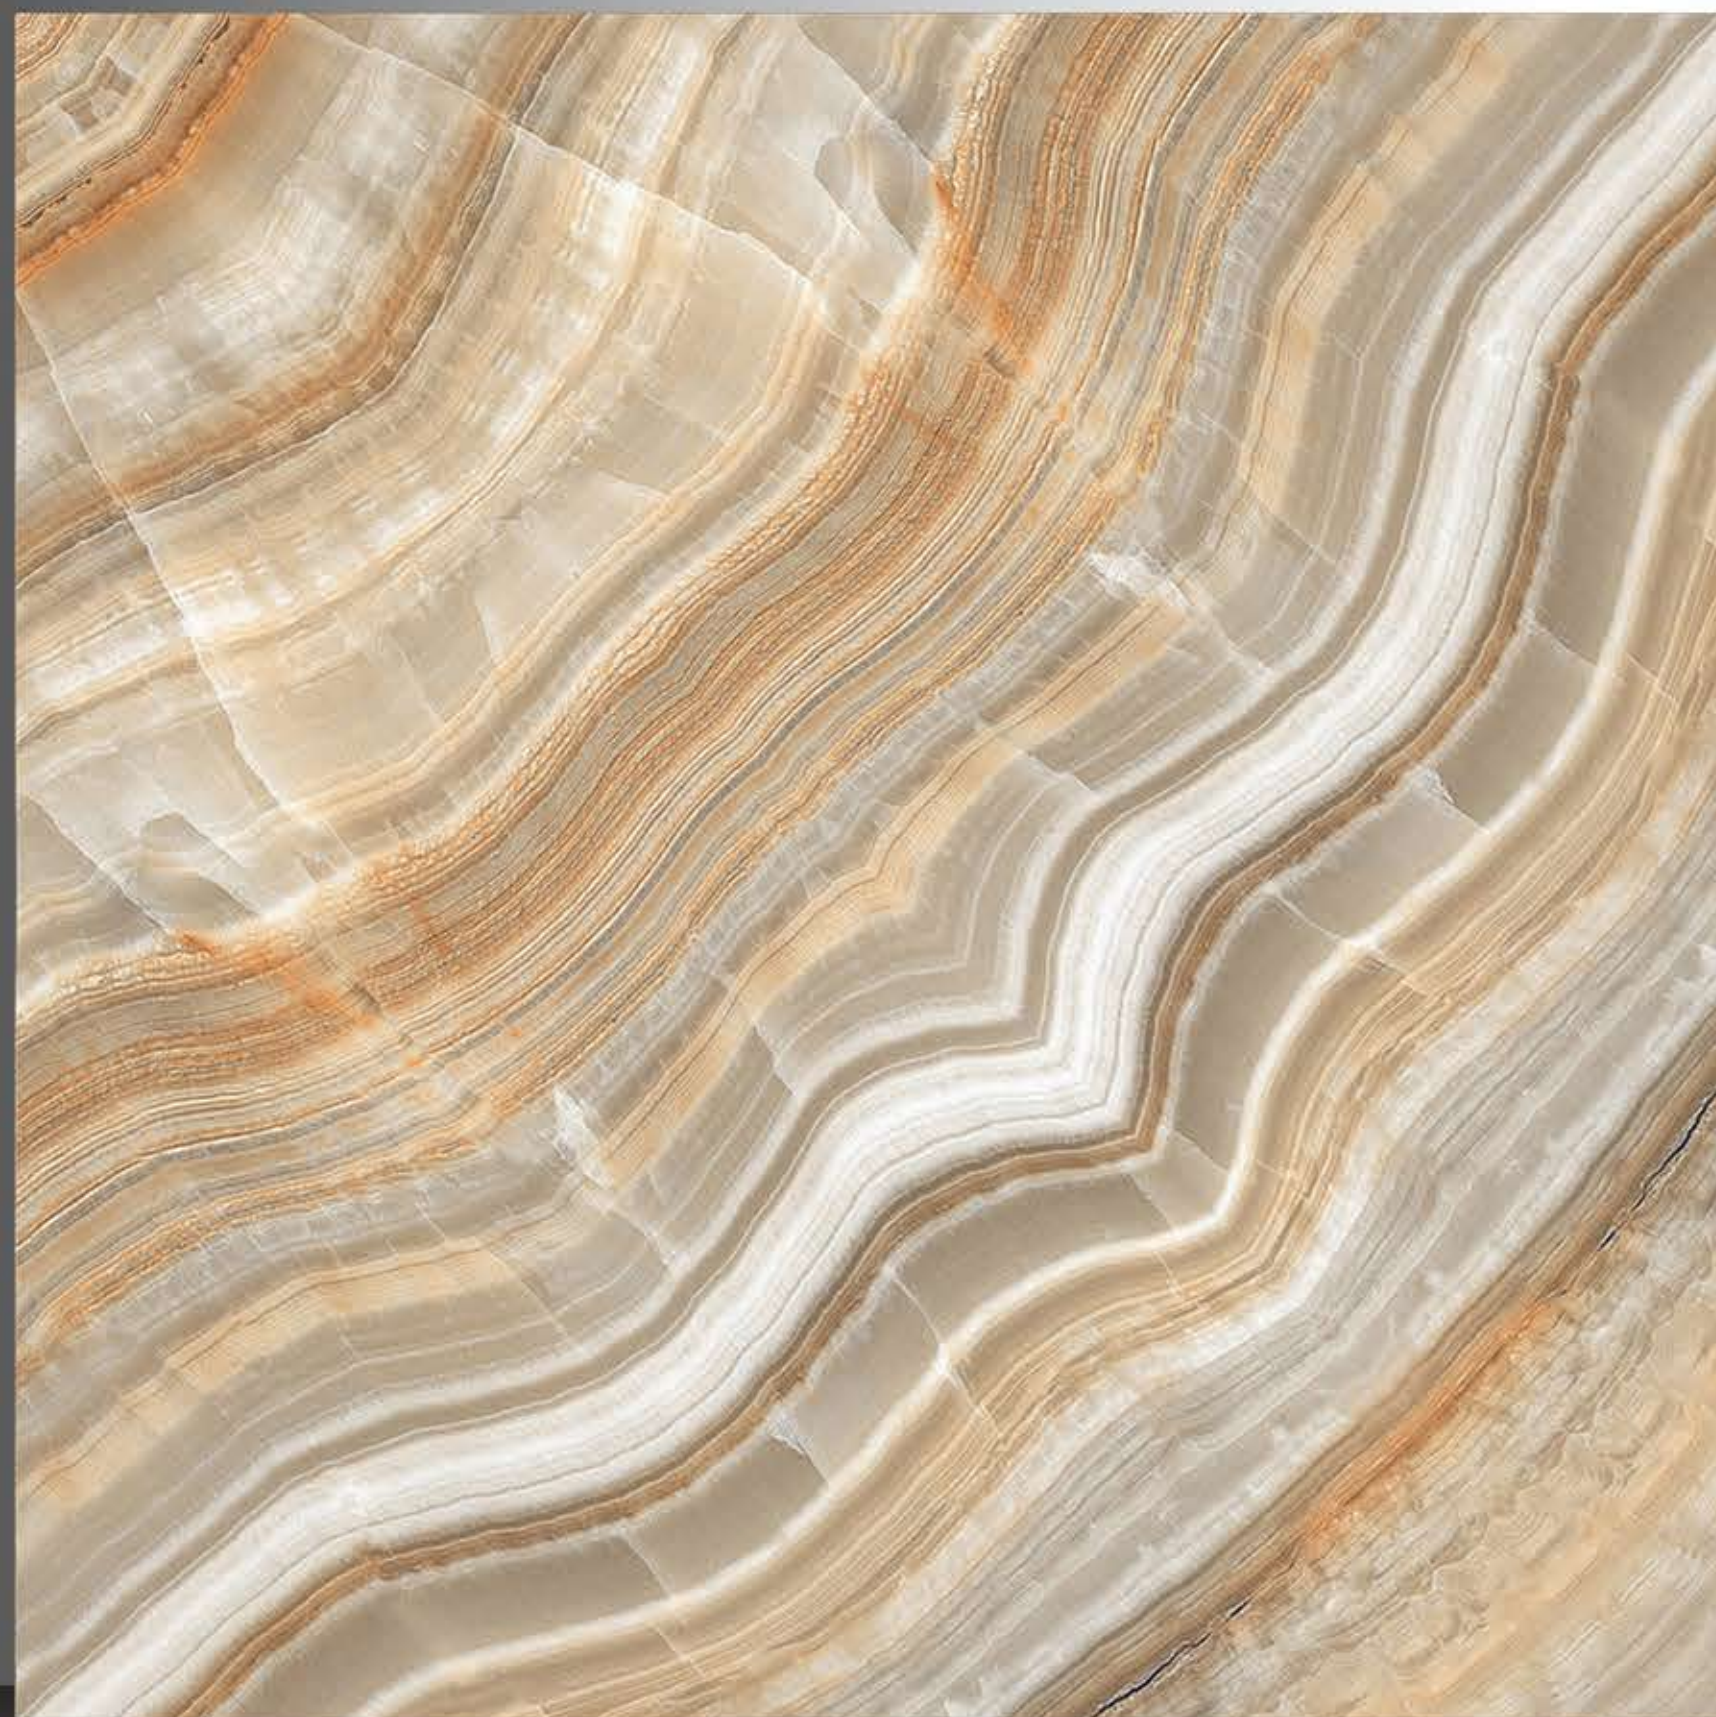

POLISH TILES
600 x 600 mm