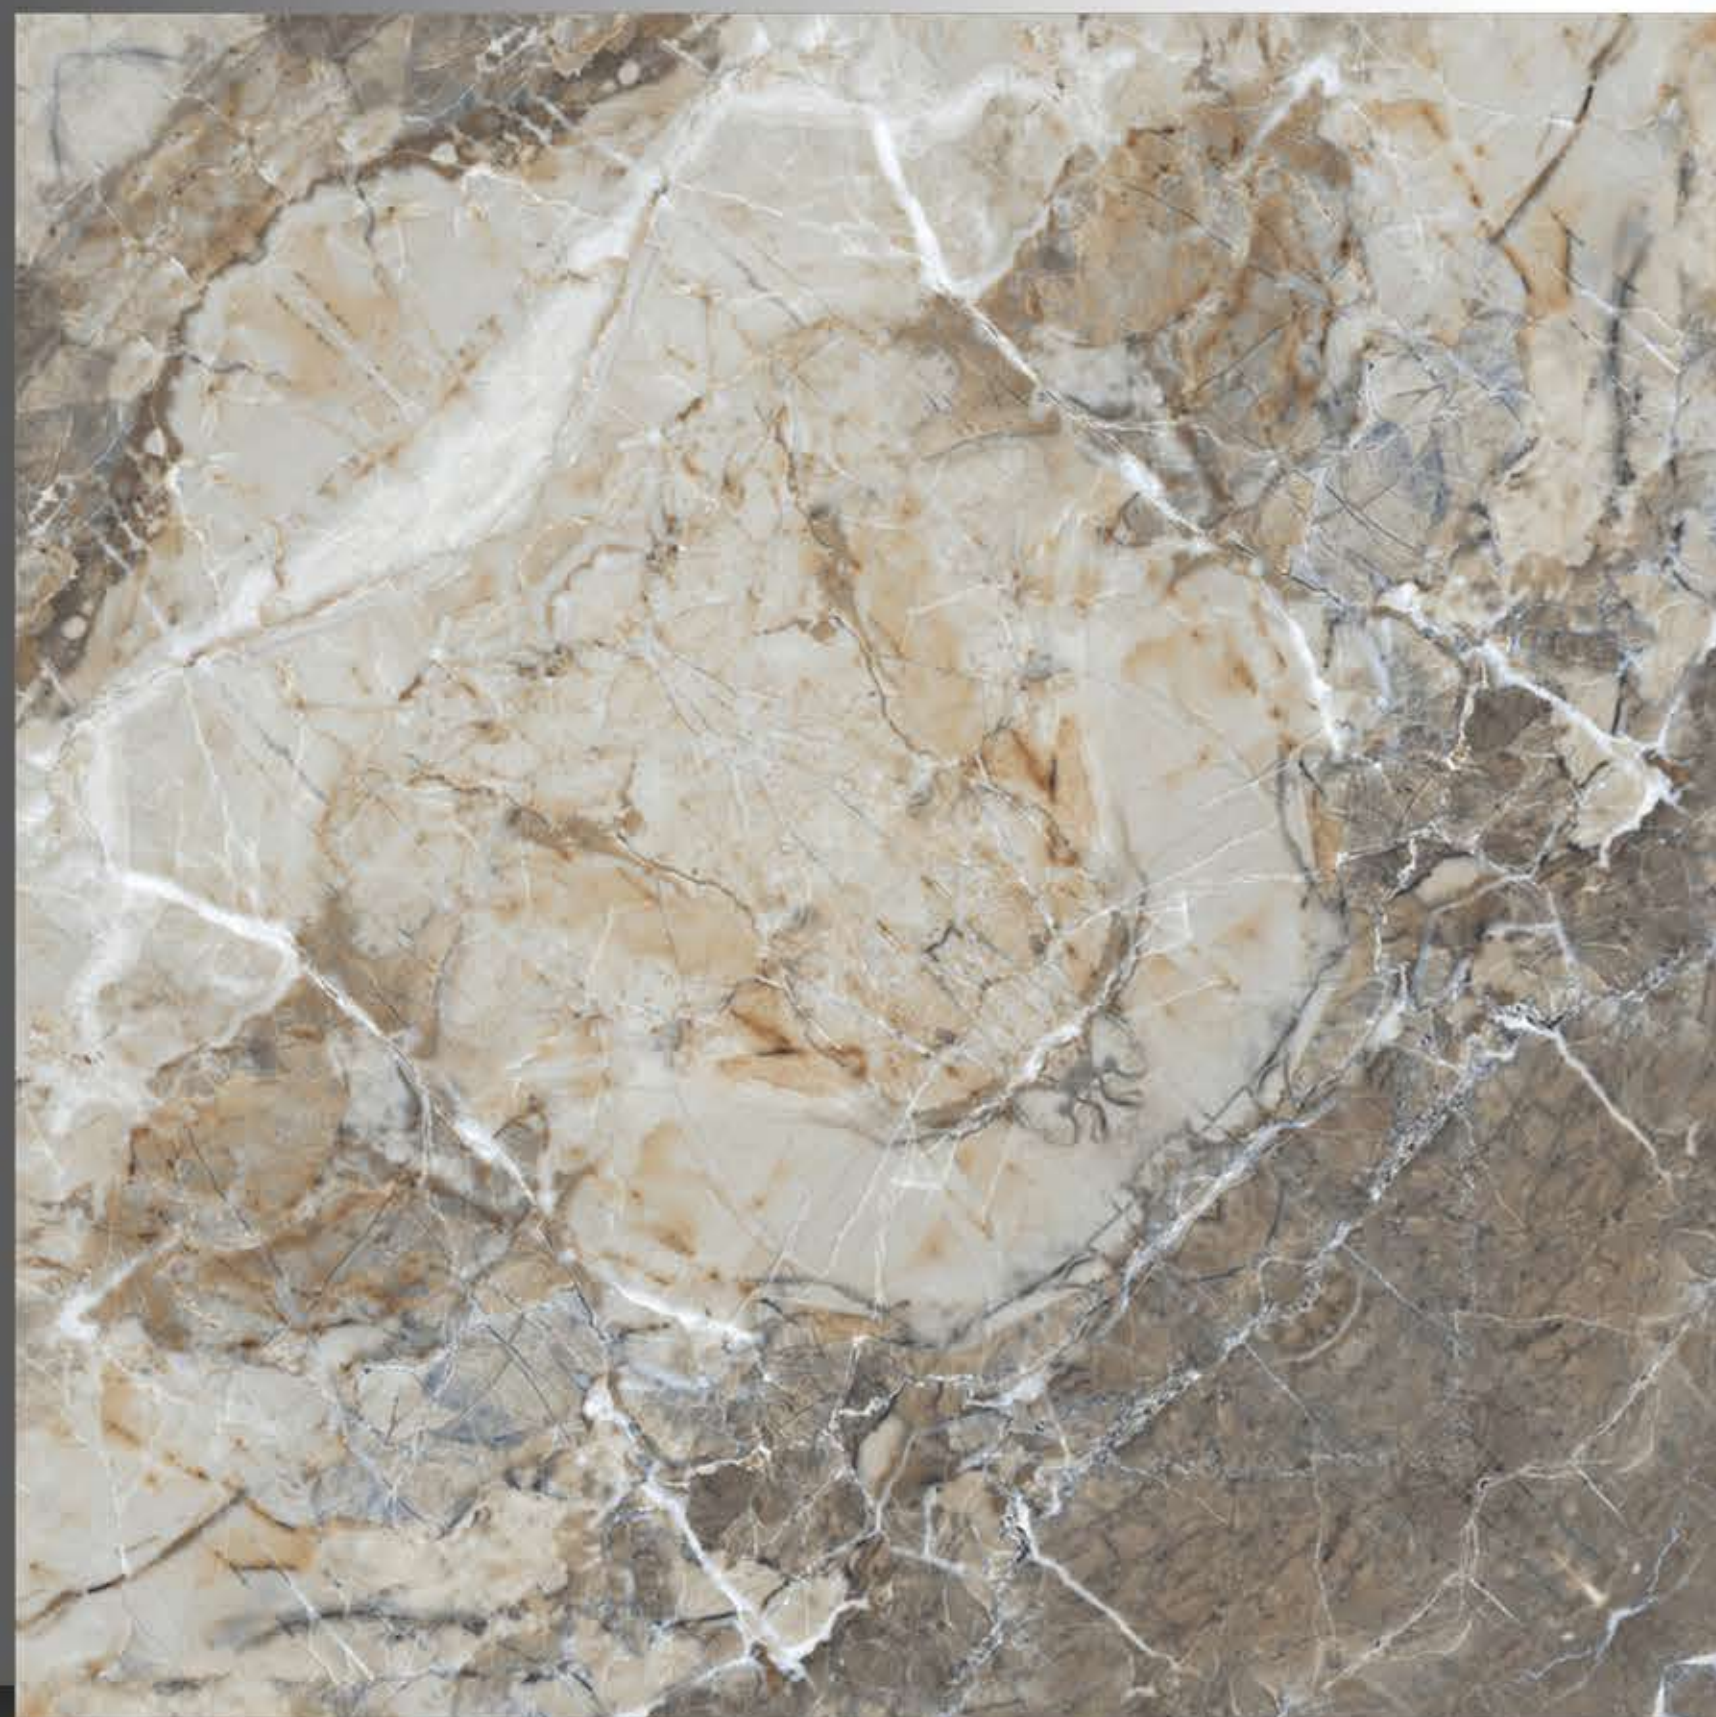

POLISH TILES
600 x 600 mm