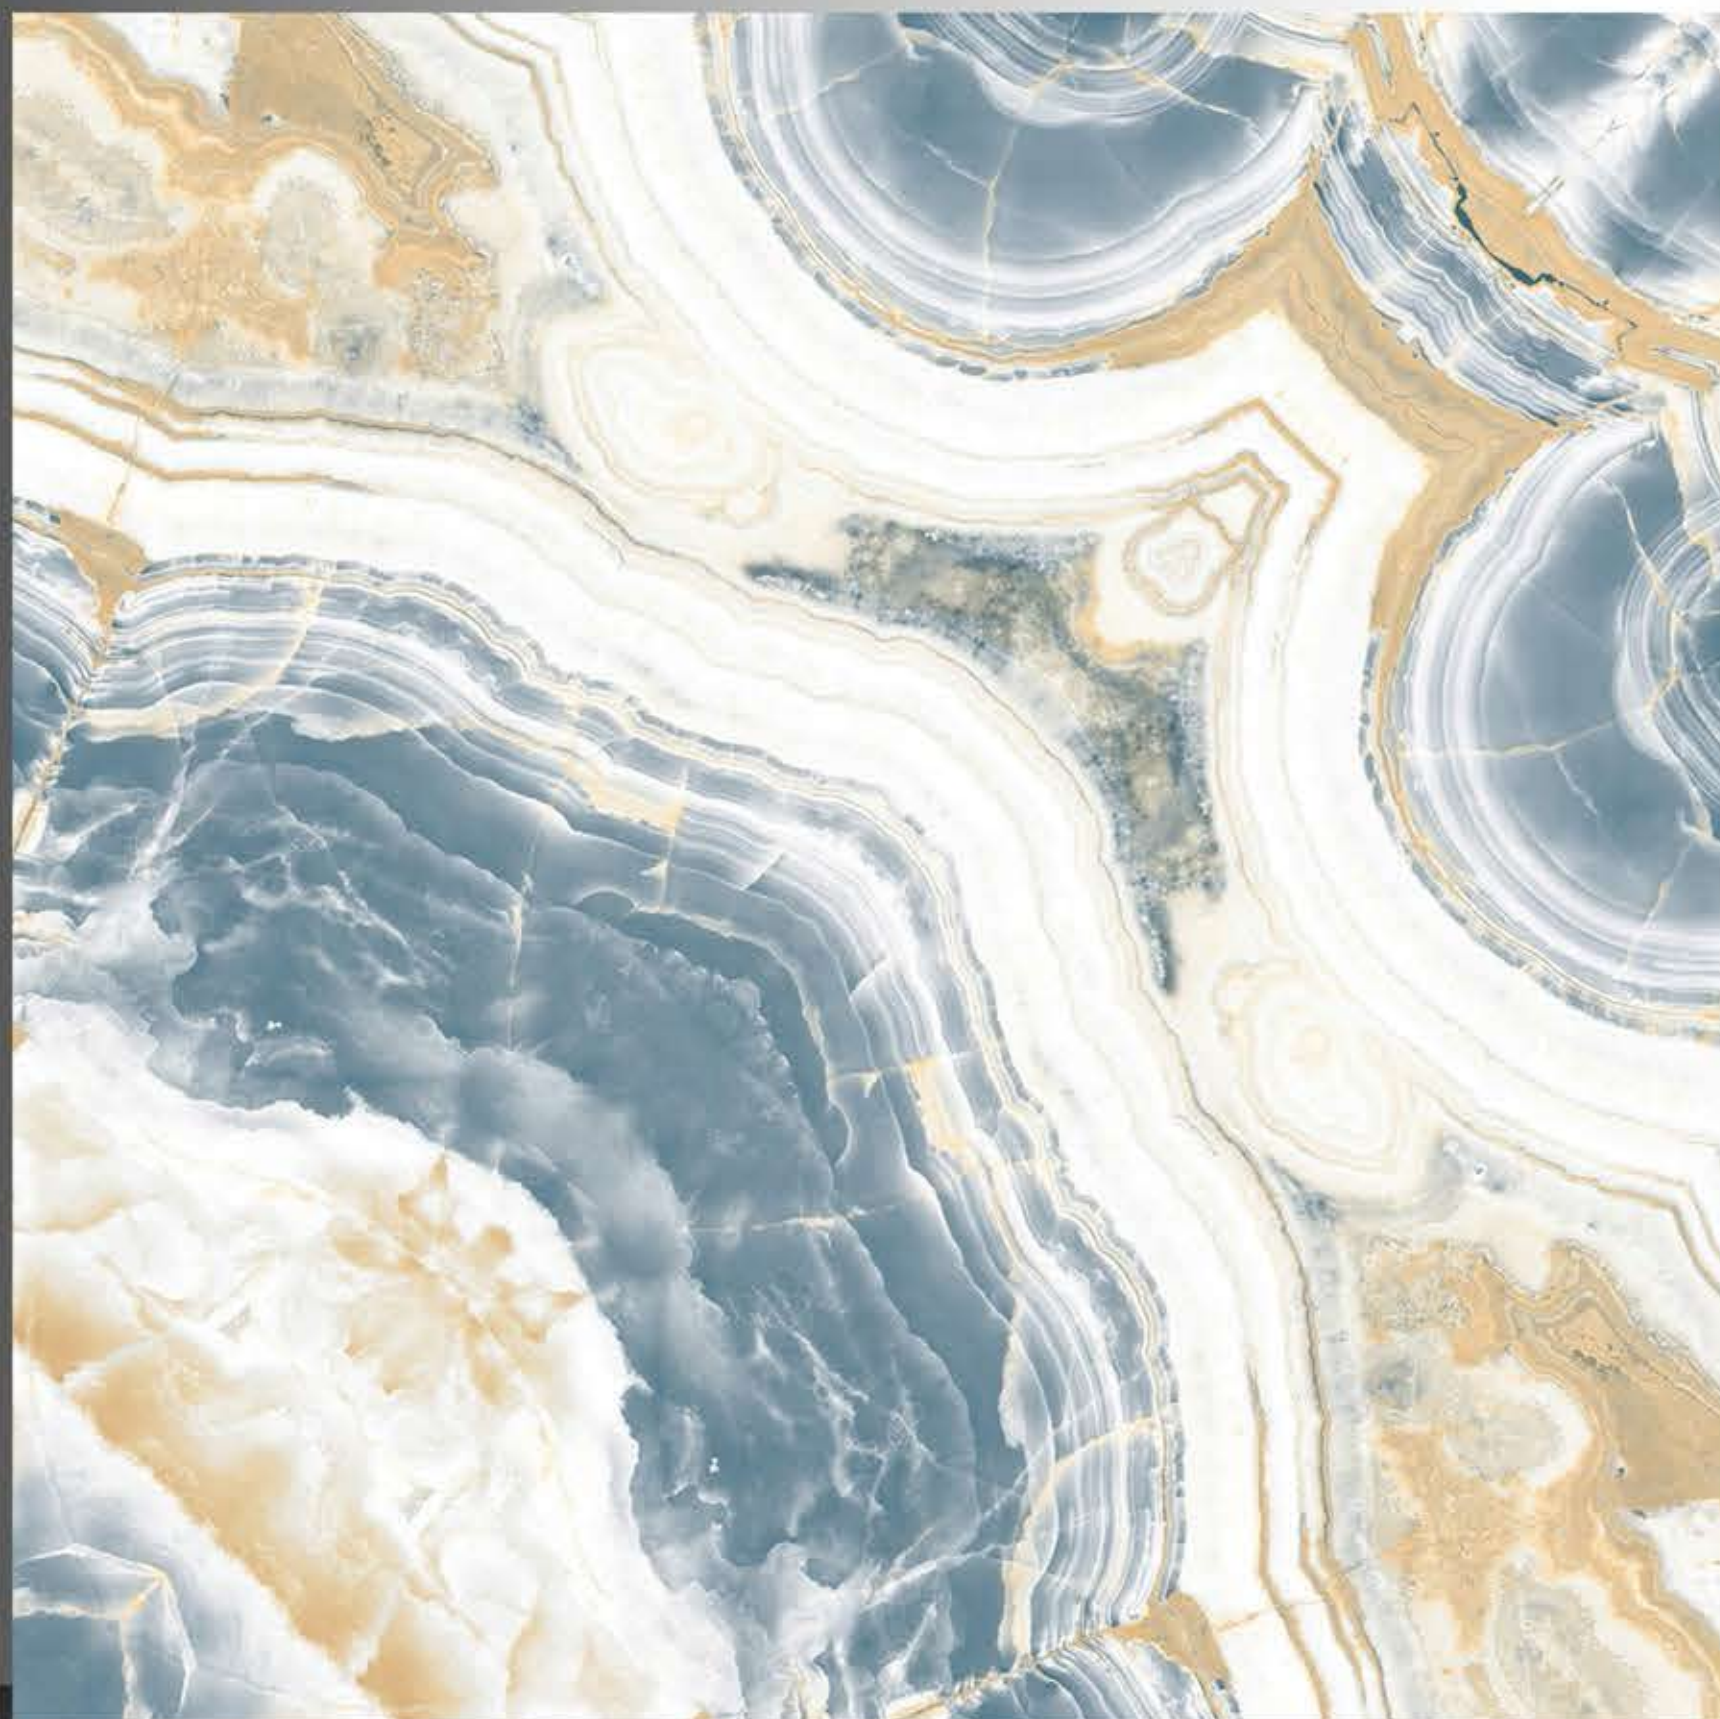

POLISH TILES
600 x 600 mm