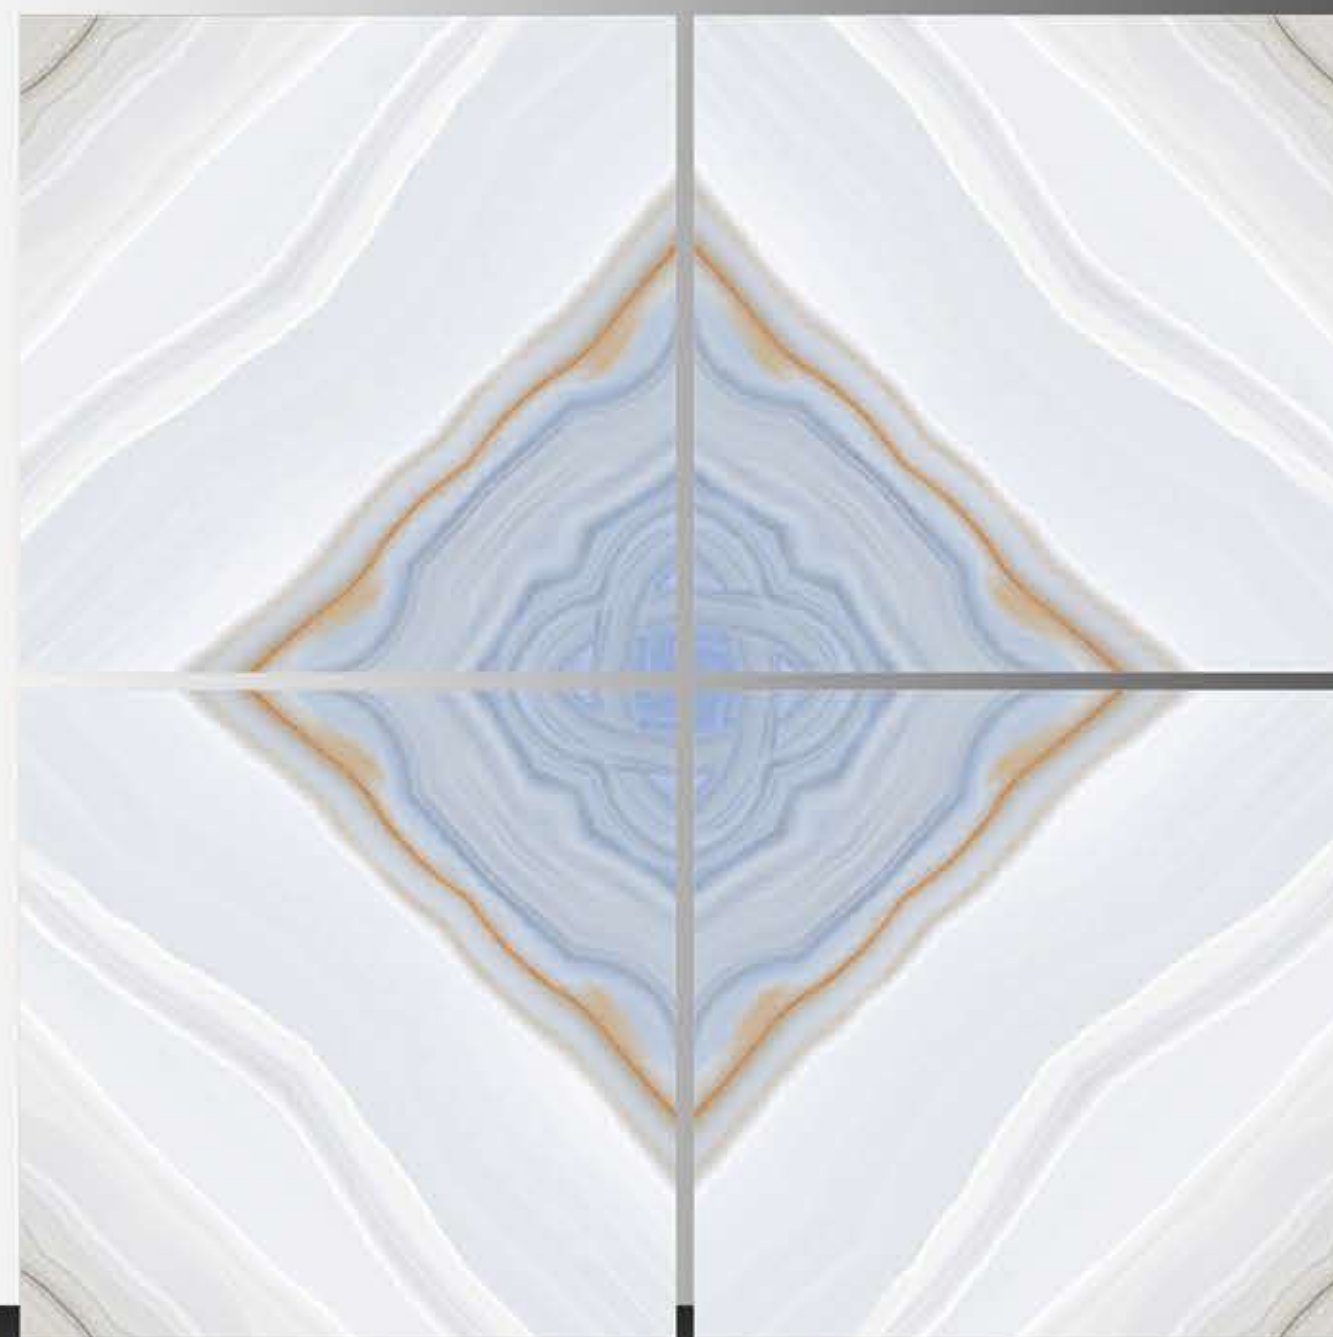

POLISH TILES
600 x 600 mm

VENEZIA BEIGE

POLISH TILES
600 x 600 mm

VENICA BLUE

POLISH TILES
600 x 600 mm

Venteo Grey

POLISH TILES
600 x 600 mm

VOLKAS WHITE